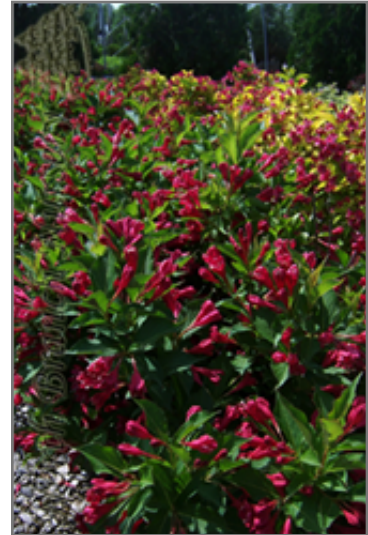

Planting & Growing

Red Prince Weigela will grow to be about 6 feet tall at maturity, with a spread of 6 feet. It has a low canopy, and is suitable for planting under power lines. It grows at a medium rate, and under ideal conditions can be expected to live for approximately 30 years.

This shrub should only be grown in full sunlight. It prefers to grow in average to moist conditions, and shouldn't be allowed to dry out. It is not particular as to soil type or pH. It is highly tolerant of urban pollution and will even thrive in inner city environments. This is a selected variety of a species not originally from North America.

Red Prince Weigela
Photo courtesy of North Branch
Nursery